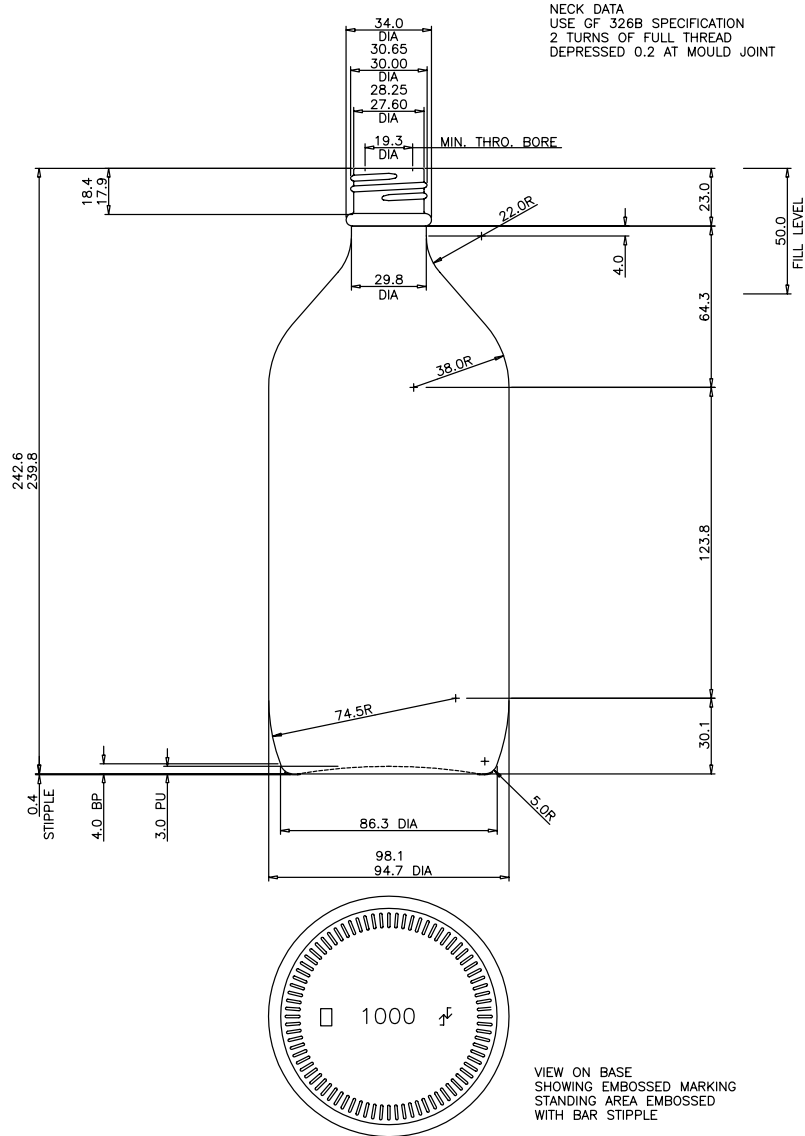

18

24

HS FRENCH FLINT

THE GLASS CONTAINER SPECIALISTS

1L CLEAR GLASS WINCHESTER BOTTLE

Product code	0482C00012 / WW1000
Finish	31mm R4 Screw-Neck
Capacity	1000ml
Brim-full capacity	1000ml